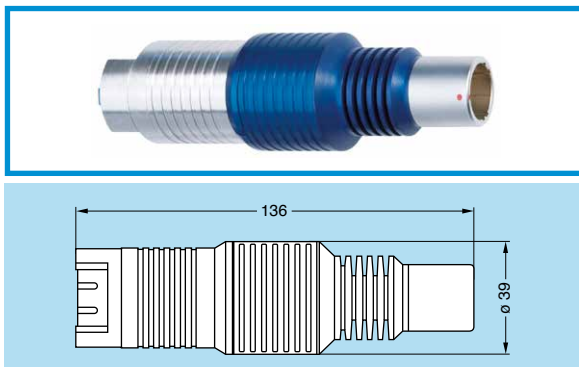

Applications

- Golf, skiing, auto racing, olympic games
- Pre-fibred venues
- Stadiums, racing tracks

FGW Straight plug 3K.93C - singlemode

Part Number	Singlemode fibre connector	Brand	Note
FGW.3K.93C.CLMSCG	SC	Grass Valley™	●
FGW.3K.93C.CLMSCP	SC	PANASONIC®	●
FGW.3K.93C.CLMSCS	SC	SONY®	●
FGW.3K.93C.CLMSTG	ST	Grass Valley™	●
FGW.3K.93C.CLMSTP	ST	PANASONIC®	●
FGW.3K.93C.CLMSTFG	FC	Grass Valley™	●
FGW.3K.93C.CLMSLG	LC	Grass Valley™	○

- Standard
- Upon request

PHW Free socket 3K.93C - singlemode

Part Number	Singlemode fibre connector	Brand	Note
PHW.3K.93C.CLCSCG	SC	Grass Valley™	●
PHW.3K.93C.CLCSCP	SC	PANASONIC®	●
PHW.3K.93C.CLCSCS	SC	SONY®	●
PHW.3K.93C.CLCSTG	ST	Grass Valley™	●
PHW.3K.93C.CLCSTP	ST	PANASONIC®	●
PHW.3K.93C.CLCSTFG	FC	Grass Valley™	●
PHW.3K.93C.CLCSLG	LC	Grass Valley™	○