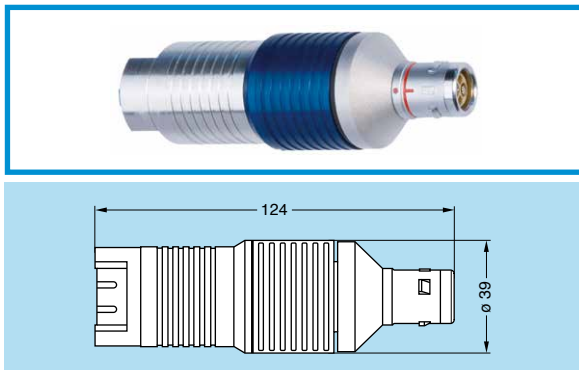

Features

- Converts from SMPTE 304 connectors to standard duplex fibre optic cable assemblies
- Plugs directly into camera/base station

Advantages

- Plug & play solution
- High quality signal transmitted over fibre
- Compact
- Uses inexpensive SC, ST, FC or LC connectors
- Camera brand independant

Applications

- Golf, skiing, auto racing, olympic games
- Pre-fibred venues
- Stadiums, racing tracks

FGW Straight plug 3K.93C - singlemode

Part Number	Singlemode fibre connector	Brand	Note
FGW.3K.93C.CLMSCG	SC	Grass Valley™	●
FGW.3K.93C.CLMSCP	SC	PANASONIC®	●
FGW.3K.93C.CLMSCS	SC	SONY®	●
FGW.3K.93C.CLMSTG	ST	Grass Valley™	●
FGW.3K.93C.CLMSTP	ST	PANASONIC®	●
FGW.3K.93C.CLMSTFG	FC	Grass Valley™	●
FGW.3K.93C.CLMSLG	LC	Grass Valley™	○